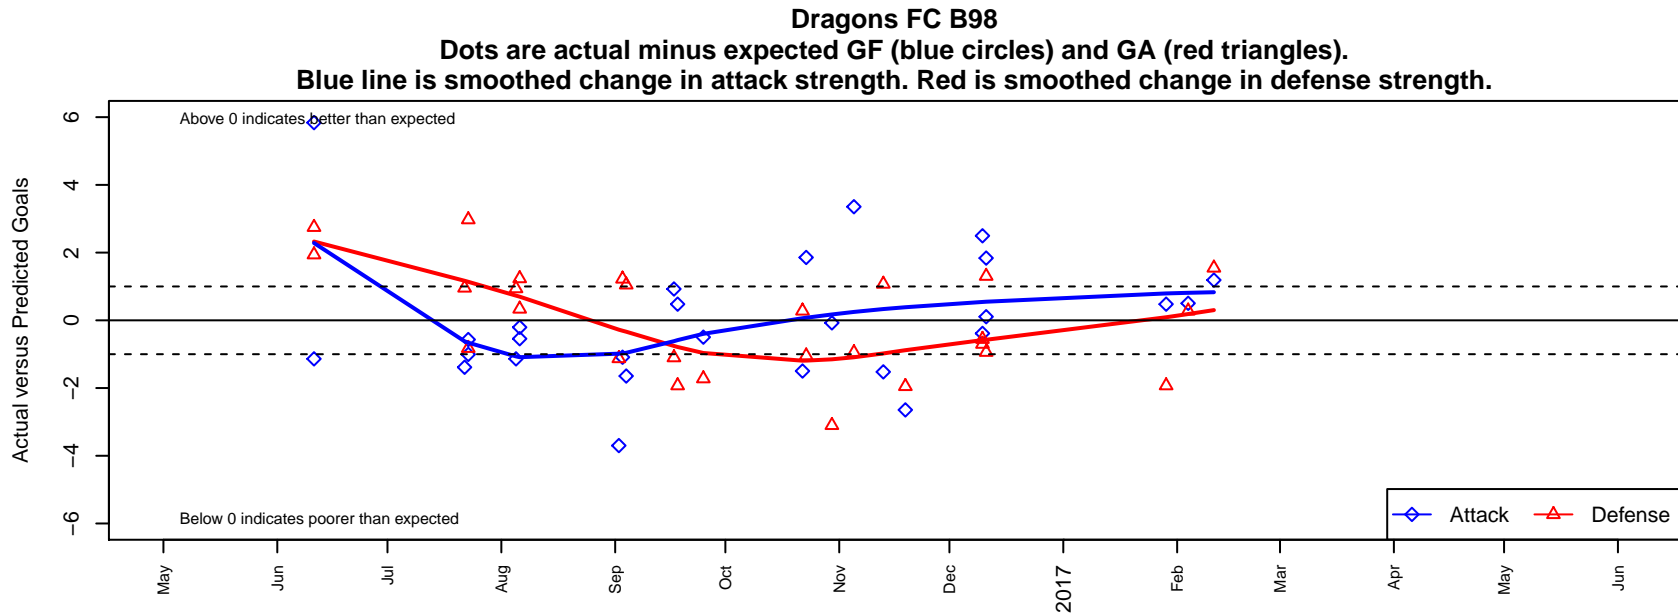

Dragons FC B98

Dragons FC
 Seattle, WA
 B98 total strength=1660
 attack=28.78 defense=13.47
 fall league = PSPL WSPL 1 U19

alt names used:
 Dragons B98
 Dragons FC B98
 Dragons FC BU19
 DRAGONS FC B98 (WA)
 DRAGONS FC DRAGONSFC B98 (WA)
 DRAGONS FC DRAGONSFC B99/98 (WA)

**attack and defense variance (black dot)
relative to other teams
and top 10 in region**

**attack and defense rating
relative to others at age
and all opponents in last 13 months**

Performance relative to 13 month average